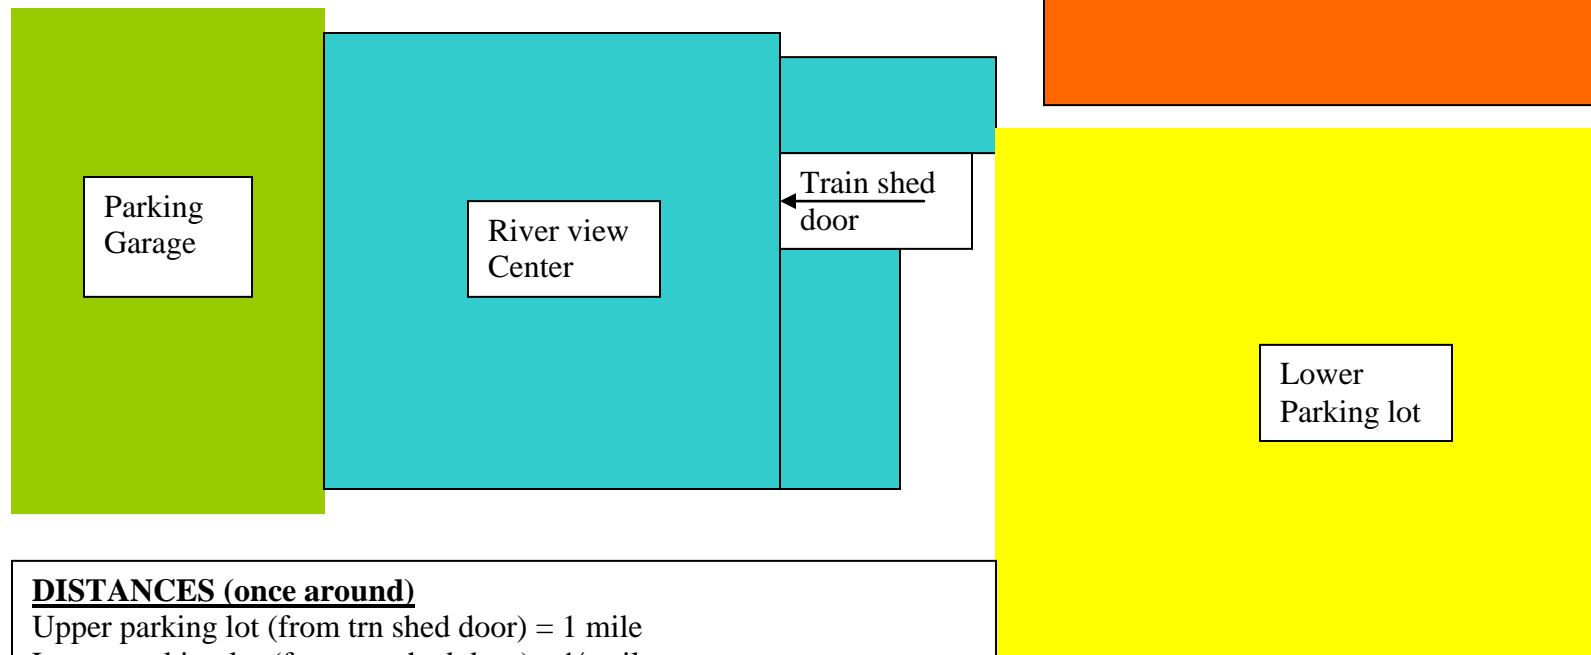

RIVERVIEW WALKING TOUR

DISTANCES (once around)

Upper parking lot (from trn shed door) = 1 mile

Lower parking lot (from trn shed door) = ½ mile

Train shed = .15 miles (if you ADD the hallway to the docks = .26 miles)

Parking garage (btm level to 3rd level [not incl. open top level] = .5 miles

River view (frnt door to Wards Ln to back alley to frnt door) = 1.15 miles

3rd Floor warehouse = .13 miles